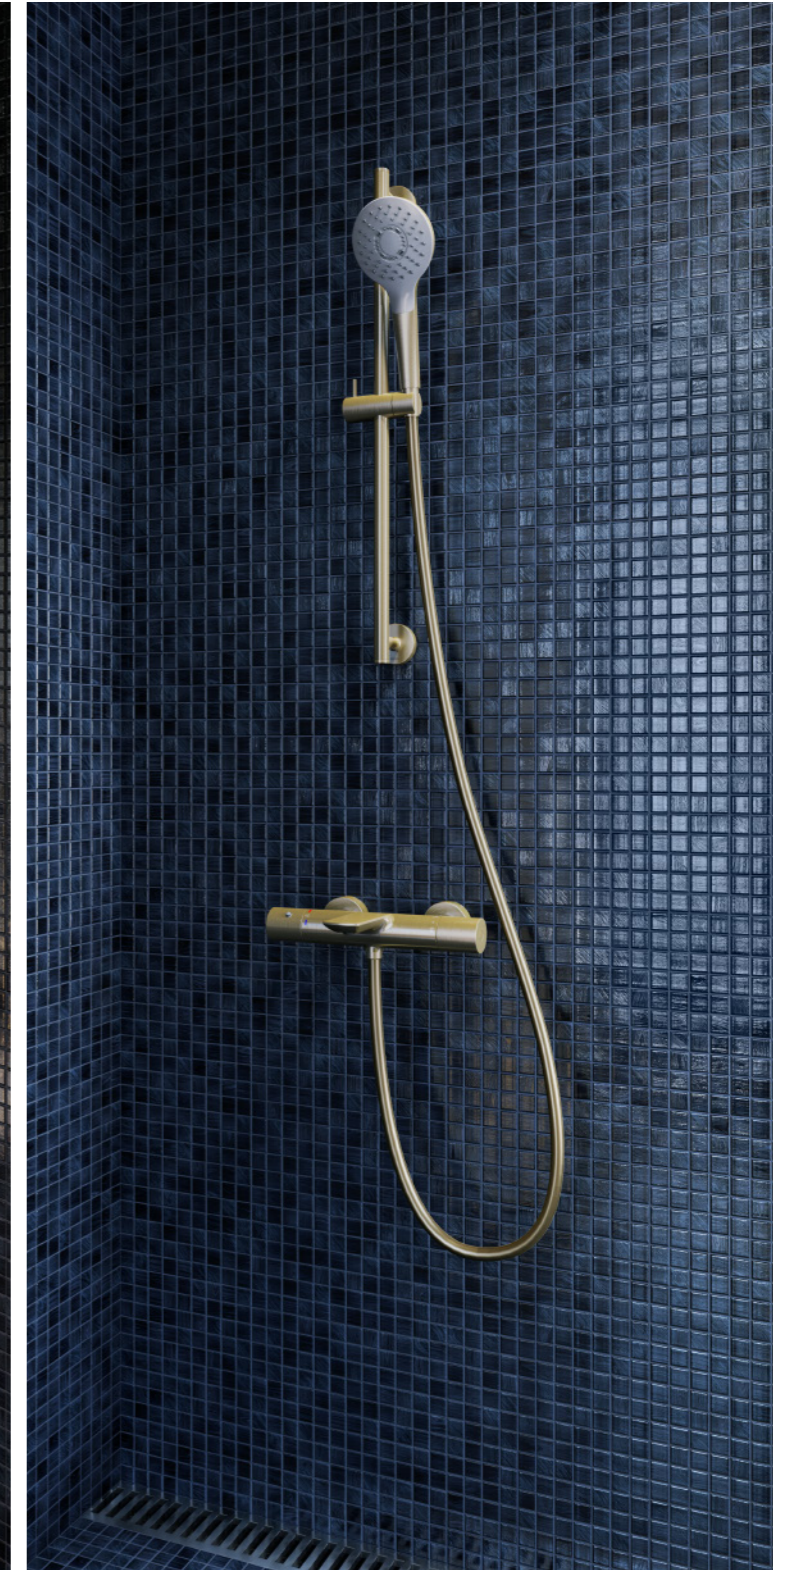

TBG11202A

BỘ SEN TẮM
SHOWER SET

TBW07403A

TBW01010A

PHỤ KIỆN
ACCESSORIES

YH902V

YRH902V

YT902S6V
(600mm)

YT902S4V
(400mm)

BÀN CẦU
TOILET

NEOREST DH
CS988VT
TCF9575Z
T53P100VR

BỘ SEN TẮM
SHOWER SET

TBW01008A#PFG

TBV01402BA#PFG

TBW01016B#PFG

CHẬU RỬA
WASHBASIN