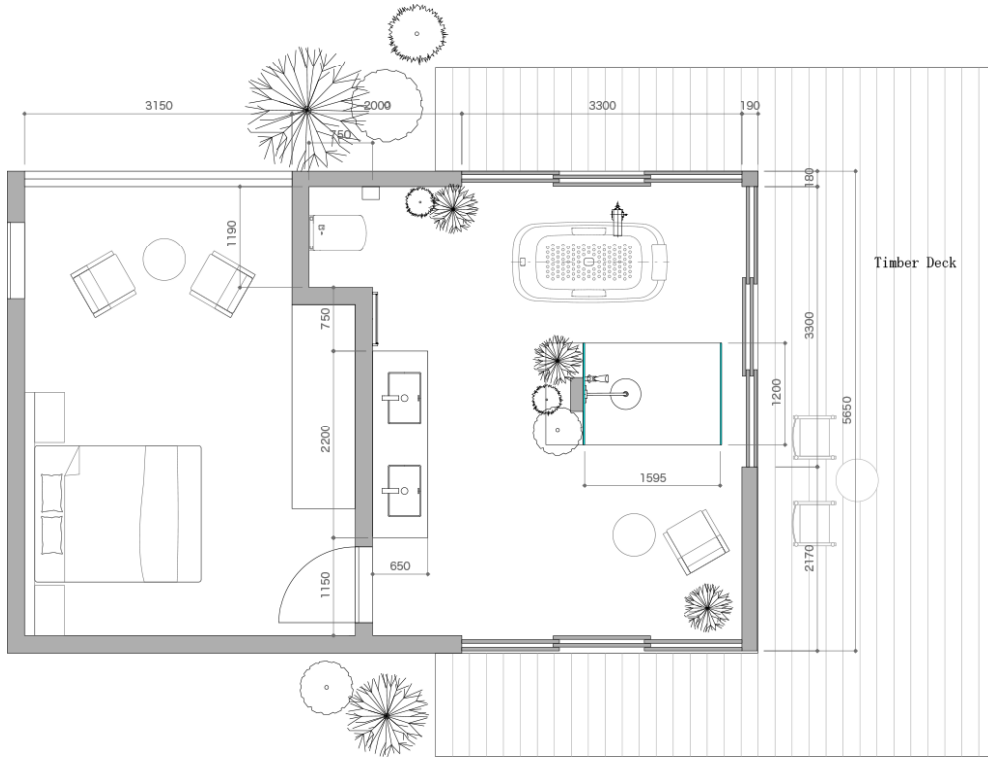

PLAN04: Sustainable life

Fulfilling life staying one step ahead in harmony with nature.

TOTO

Copyright © TOTO LTD. All Rights Reserved. 2017.10

	Photo	Item Name	Item Code
Toilet		INTEGRATED TOILET NEOREST AC	CS900K3
		ACCESSORIES PAPER HOLDER	YH903C
Washbasin		Single Lever Lavatory Faucet ZL series	TLP02304B
		WASHBASIN VESSEL TYPE	LW4706
		ACCESSORIES TOWEL BAR	YT902S6C#BN
Bath		BATHTUB	PJYD2200PW#GW
		Floor-standing Bath & Shower Set ZL series	TBP02303B TBN1105B
Shower		2 Mode Fixed Shower Head(Wall Type)φ300mm	TBW01005B#BN
		1 Mode Hand Shower	TBW02017B#BN
		3 Way Diverter	TBV02105B#BN TBN01001B
		Thermostat Controller	TBV02402B#BN TBN01001B