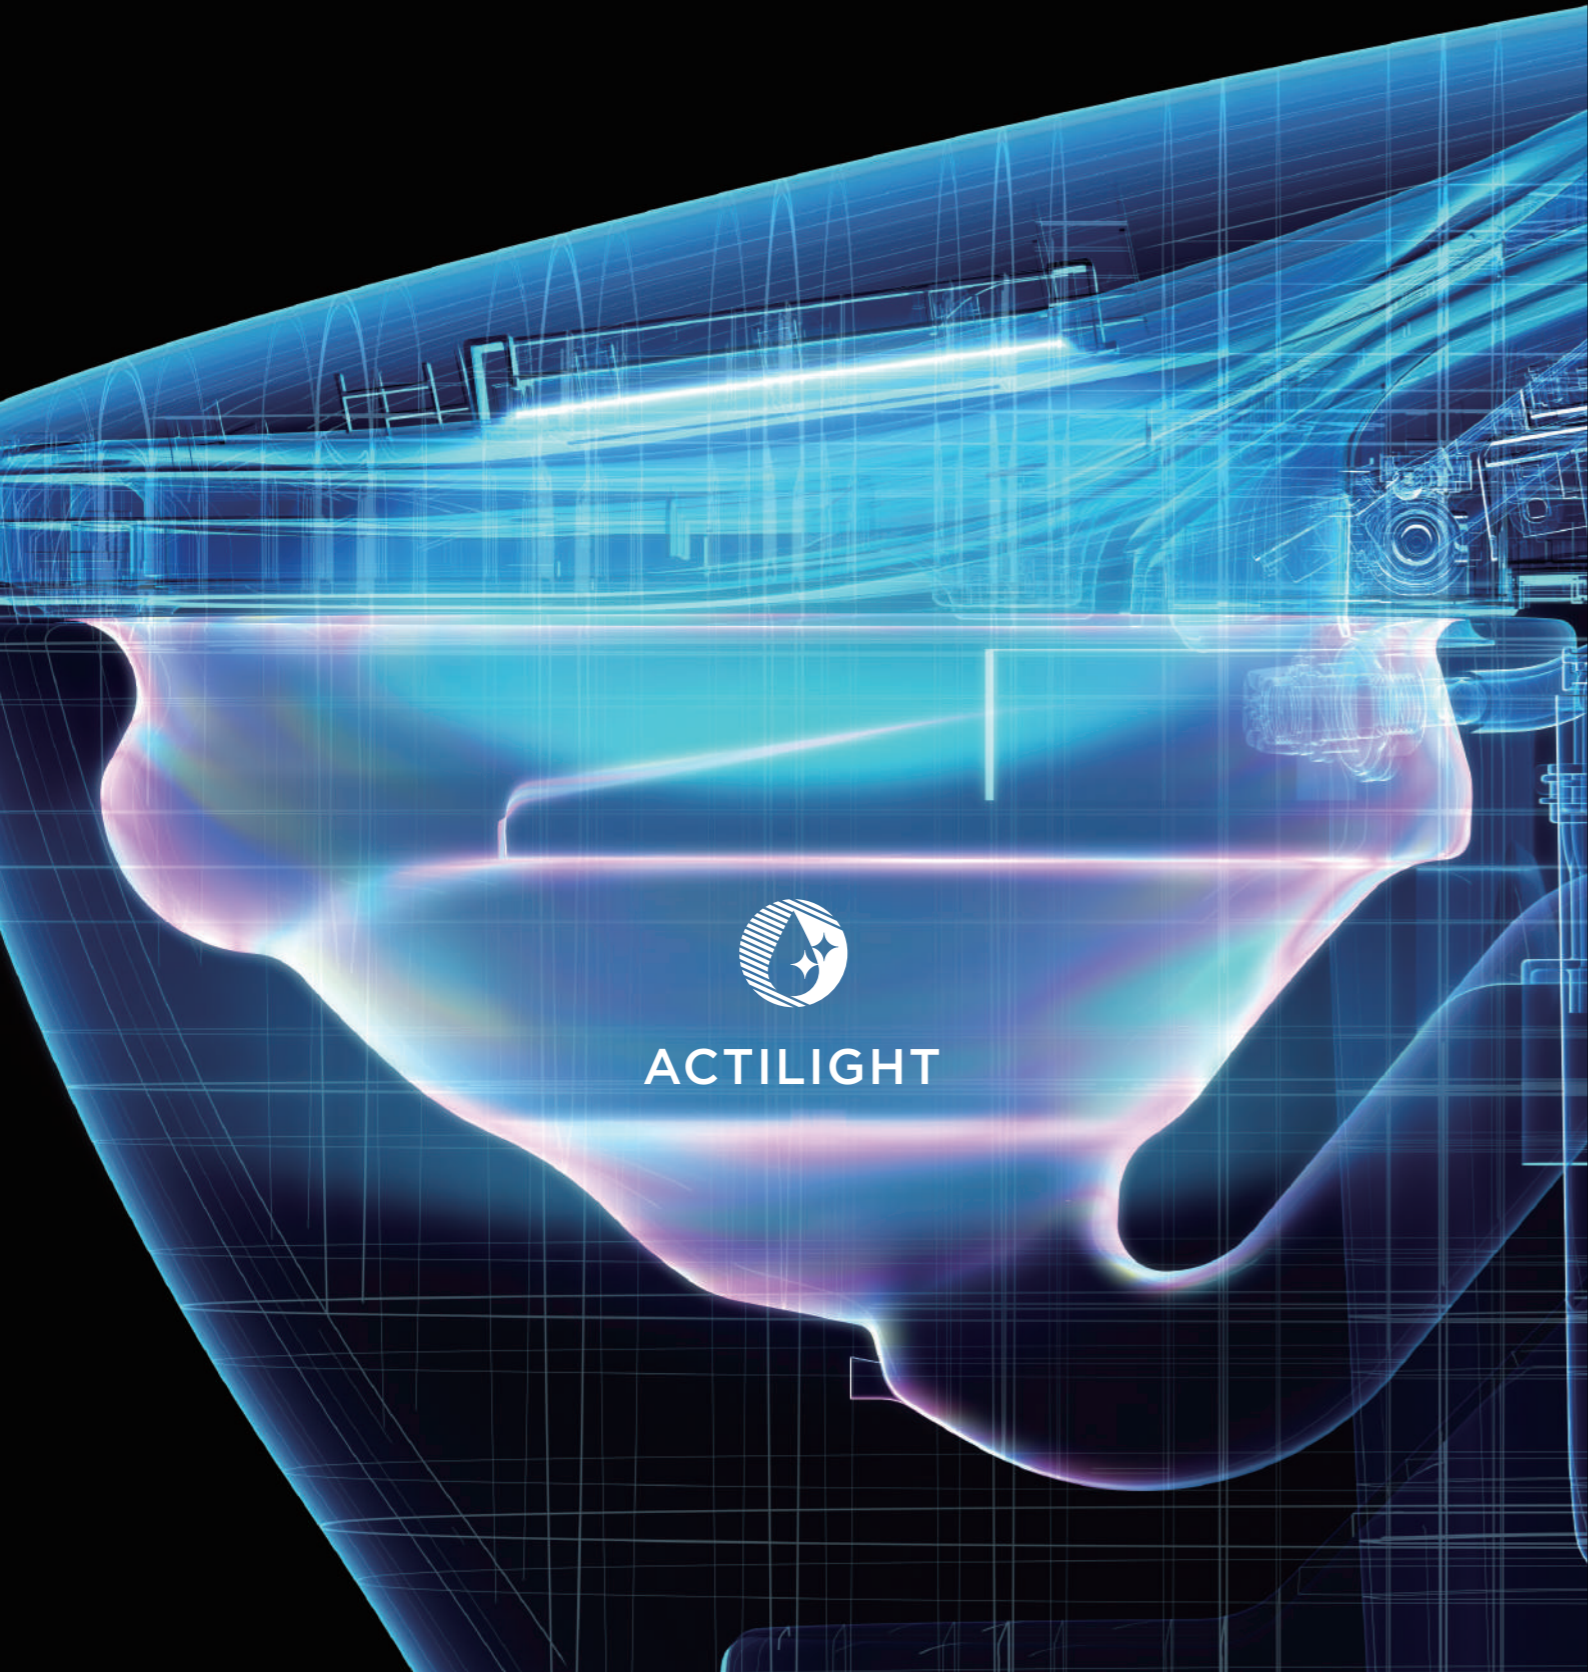

Lớp men xúc tác quang, công nghệ làm sạch tiên tiến nhất, sẽ tiêu hủy toàn bộ chất bẩn bám trên bề mặt bồn cầu.

Photocatalytic glaze, the ultimate cleaning technology, has the natural power to decompose waste.