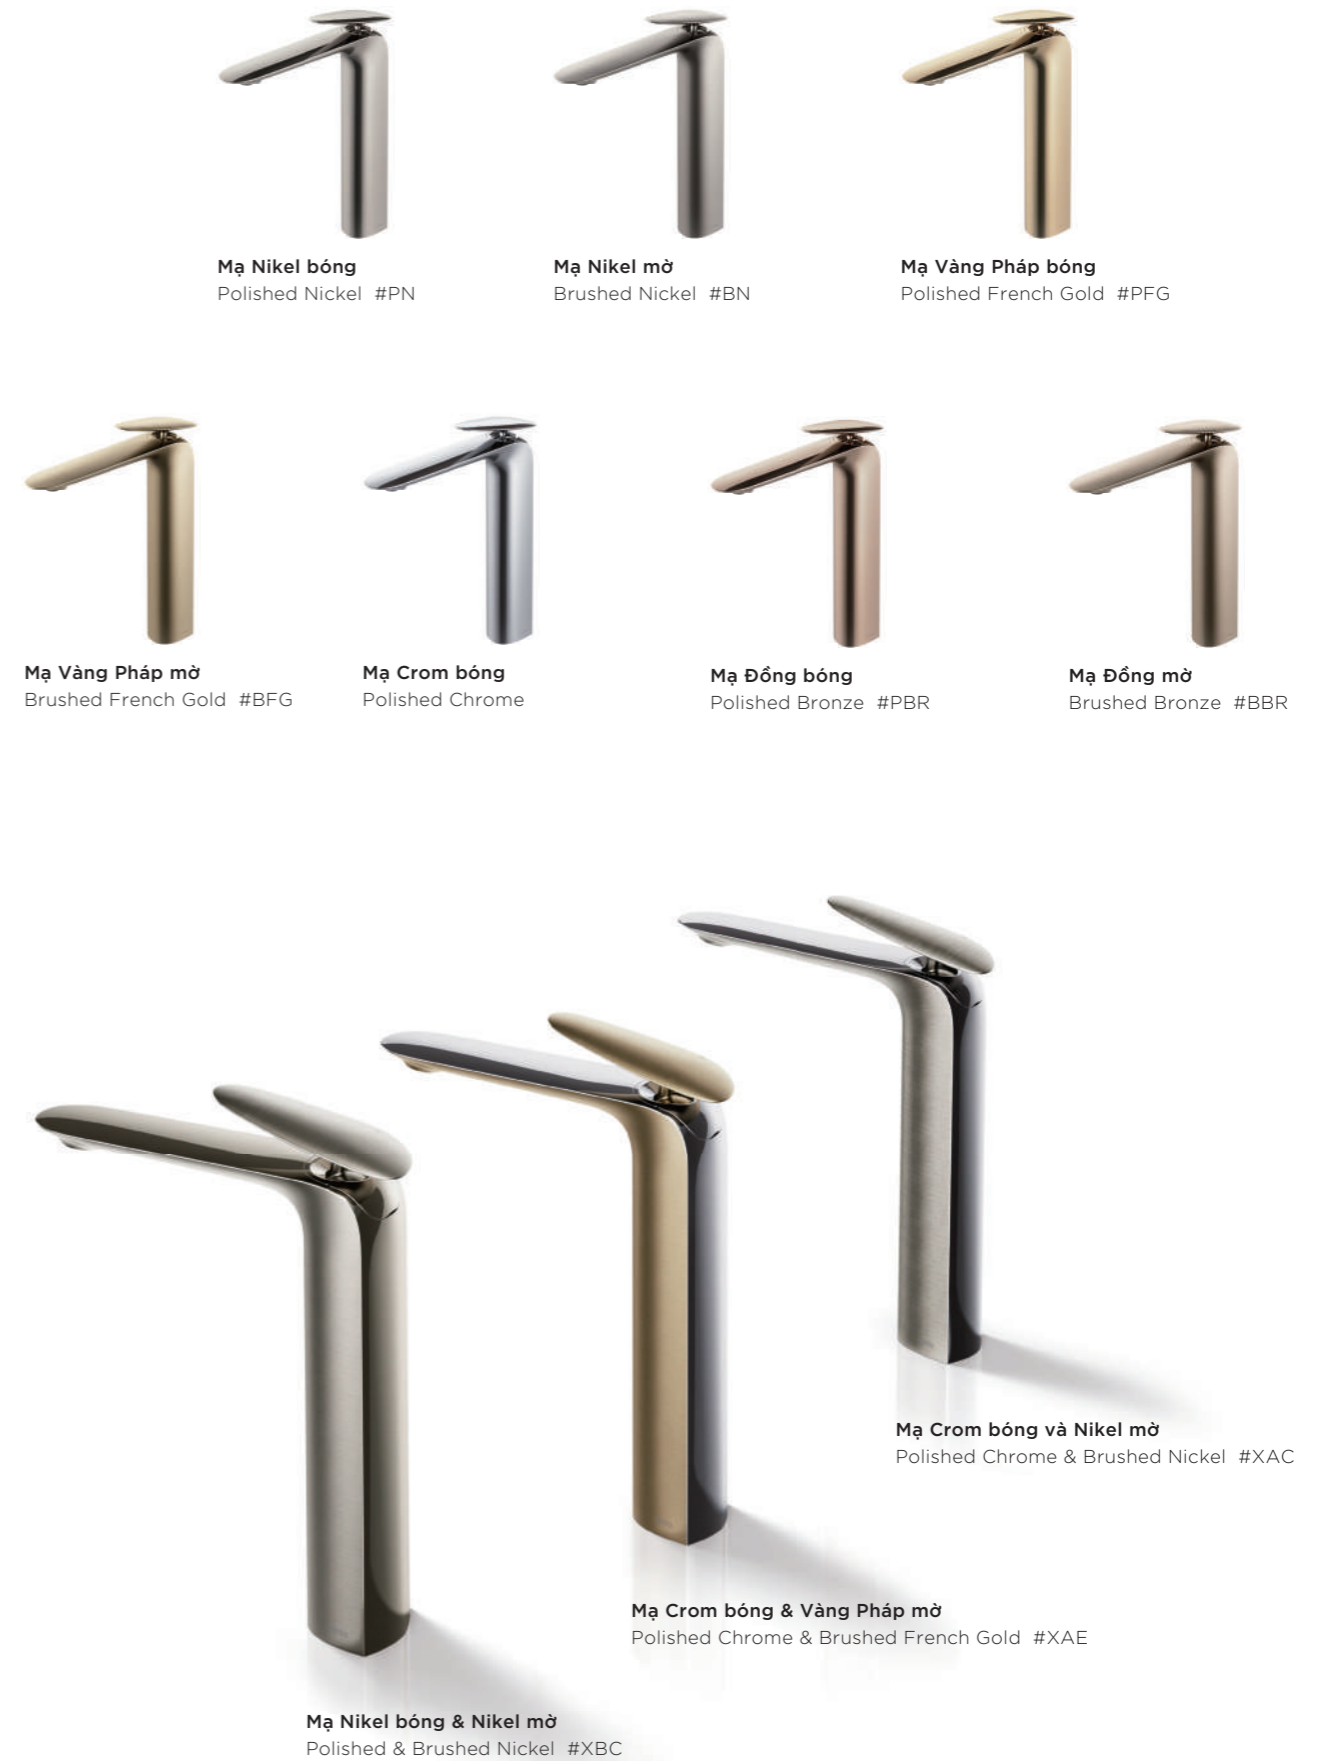

With the thinness of a flower petal,
the organically shaped ZA series
handle matches the delicate curve
of the washbasin bowl in a way that
suggests a breeze or a melody,
further enhancing the appeal of
the design for a fresher everyday
in spaces that share its natural motif.

Floor Standing Bath & Shower Set

Mạ Nikel bóng
Polished Nickel #PN

Mạ Nikel mờ
Brushed Nickel #BN

Mạ Vàng Pháp bóng
Polished French Gold #PFG

Mạ Vàng Pháp mờ
Brushed French Gold #BFG

Mạ Crom bóng
Polished Chrome