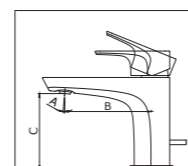

NEOREST
WASHLET
WASHLET+
TOILETS
LAVATORIES
BATHUBS
FAUCETS & SHOWERS
ACCESSORIES
RECOMMENDATIONS
PUBLIC
DRAWING

Life Anew